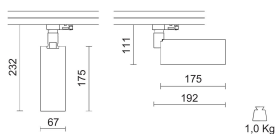

Perfetto Compact LKM Cut-Phase 18W 3000K CRI85 20°

Design:

IP 20

Product Code	Color
--------------	-------

751-1613BYMD-21	Mat white
-----------------	-----------

General specifications

Product type	Track lights
Mounting type	LKM 3-phase track
Indoor/Outdoor light	Indoor
Description	Spotlight for LKM 3-phase electrified tracks with Cut-Phase power supply, specially developed for high efficiency COB LEDs. Optical devices for better visual comfort are available.
Applications	Showrooms , Shops , Retail , Museums

Lighting specifications

i Stated L.O.R. and delivered lumens values are related to standard beam angle versions

Lamp description	LED 2400lm 18W 3000K CRI85
Nominal lumens on thermal regime (lm)	2400
LOR	72.9
Delivered lumen (lm)	1750
System wattage (W)	19,4
Watt source (W)	18
Color temperature (K)	3000
CRI	CRI 85
Lamp type	COB LED
Average lamp life (h)	L80B10 50.000
Photobiological risk group	RG1
Unified Glare Rating (U.G.R. <)	16

Optical specifications

Light distribution	Symmetric
Emission	Direct
Orientation	It can rotate up to 355° around the vertical axis and pivot up to 90° upwards.
Light beam	20°

Weight and dimension

Length (mm)	175
Height (mm)	232
Diameter (mm)	67
Weight (Kg)	1

Power tolerance ± 5% - Luminous flux tolerance ± 5% - Measurement uncertainty ± 10% - Ta: 25°C

Accessories

Product Code 28-9004-30
Name Snoot

Product Code 28-4080-30
Name Honeycomb, to be used with snoot code 28-9004-30